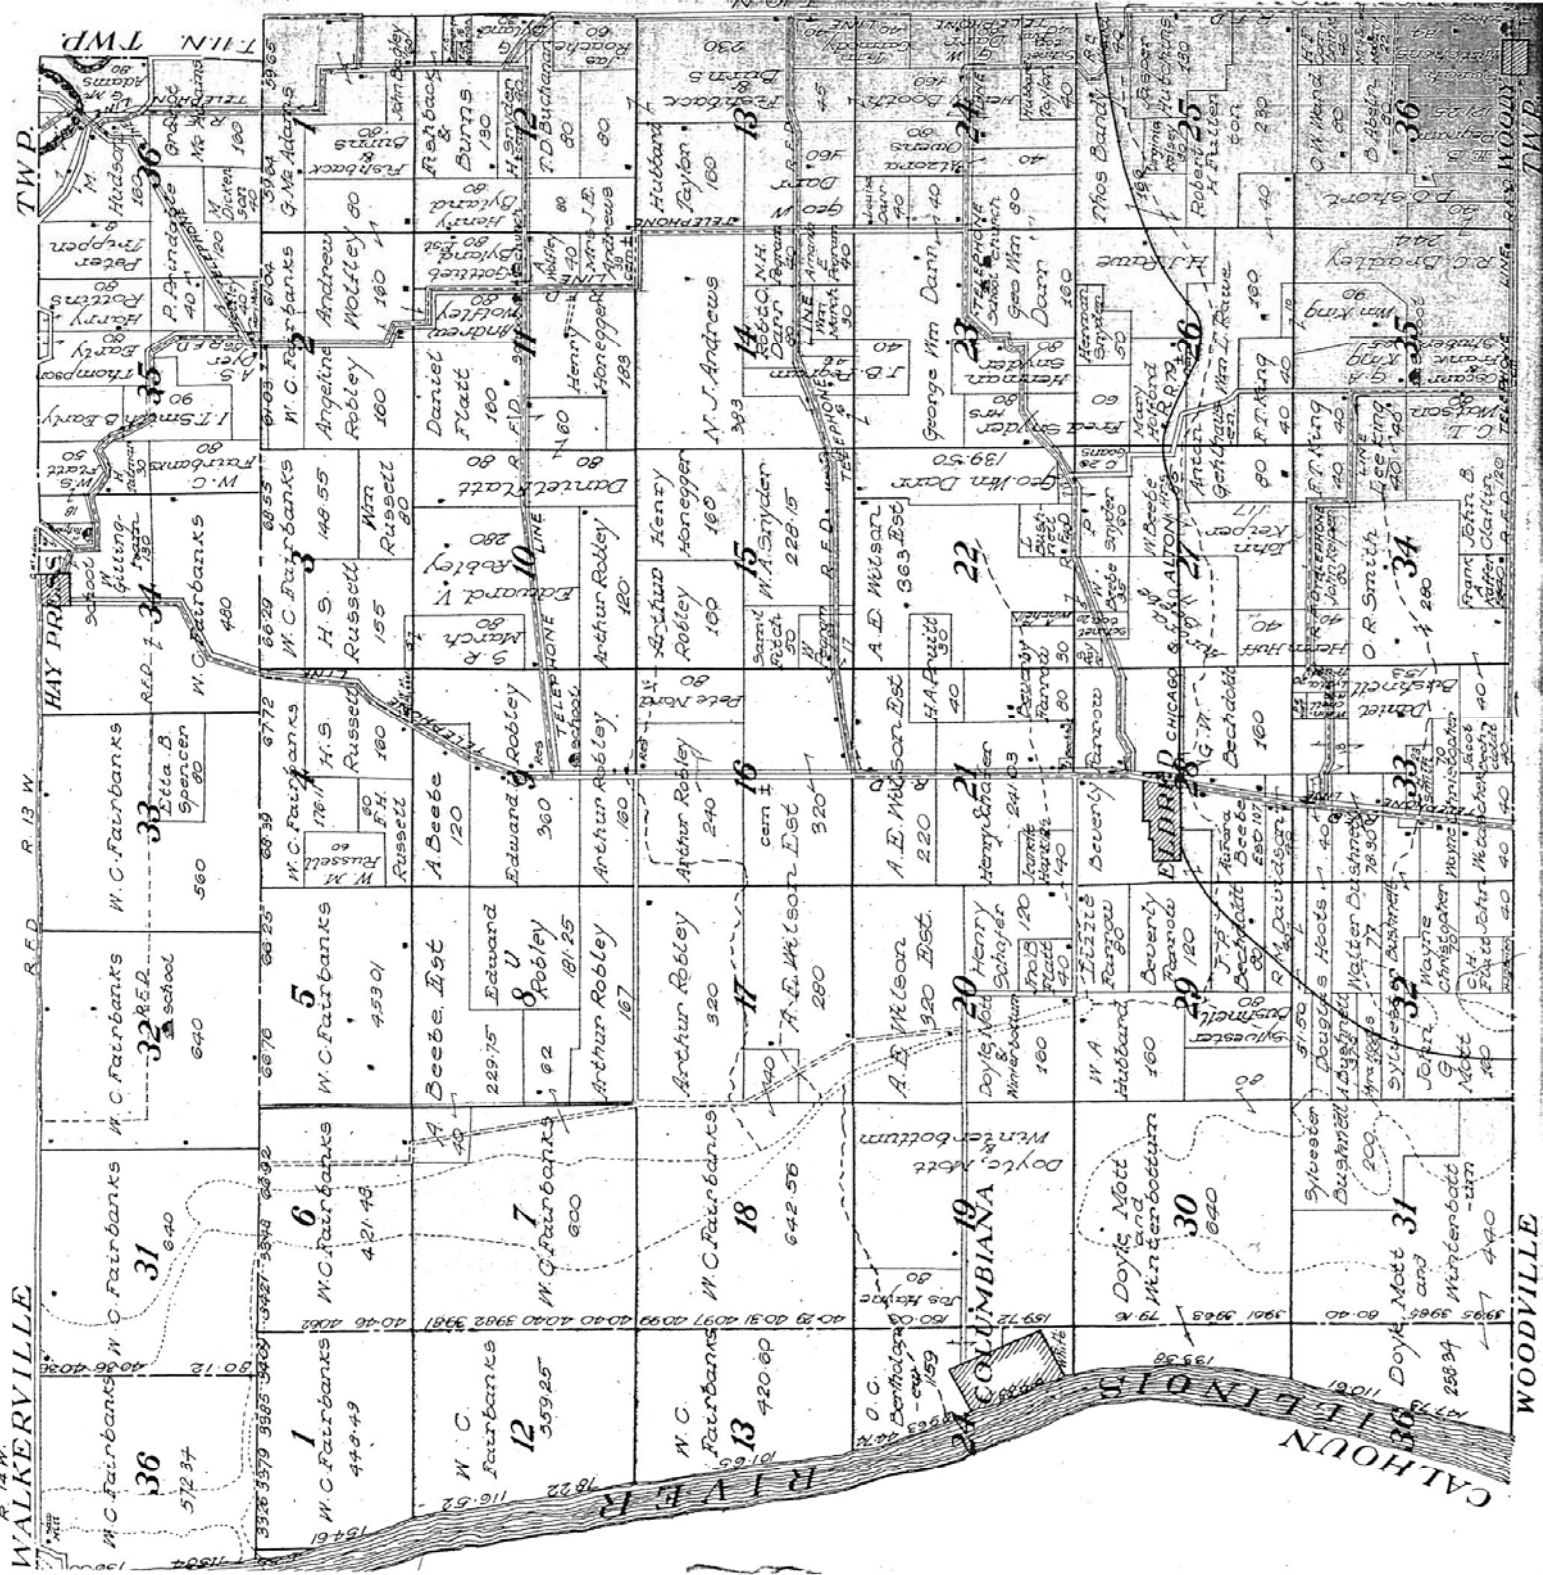

TOWNSHIP
BLUFFDALE
TOWNSHIP

Scale 2 inches to 1 mile
Township 10 North, Range 13 West, Part of Township 11 North, Range 13 West,
Fractional Township 10 North, Range 14 West and Part of Fractional Township 11 North, Range 14 West
of the 3rd S. R.

80
100
150
200

WOODVILLE

WALKERVILLE

CALHOUN ILLINOIS