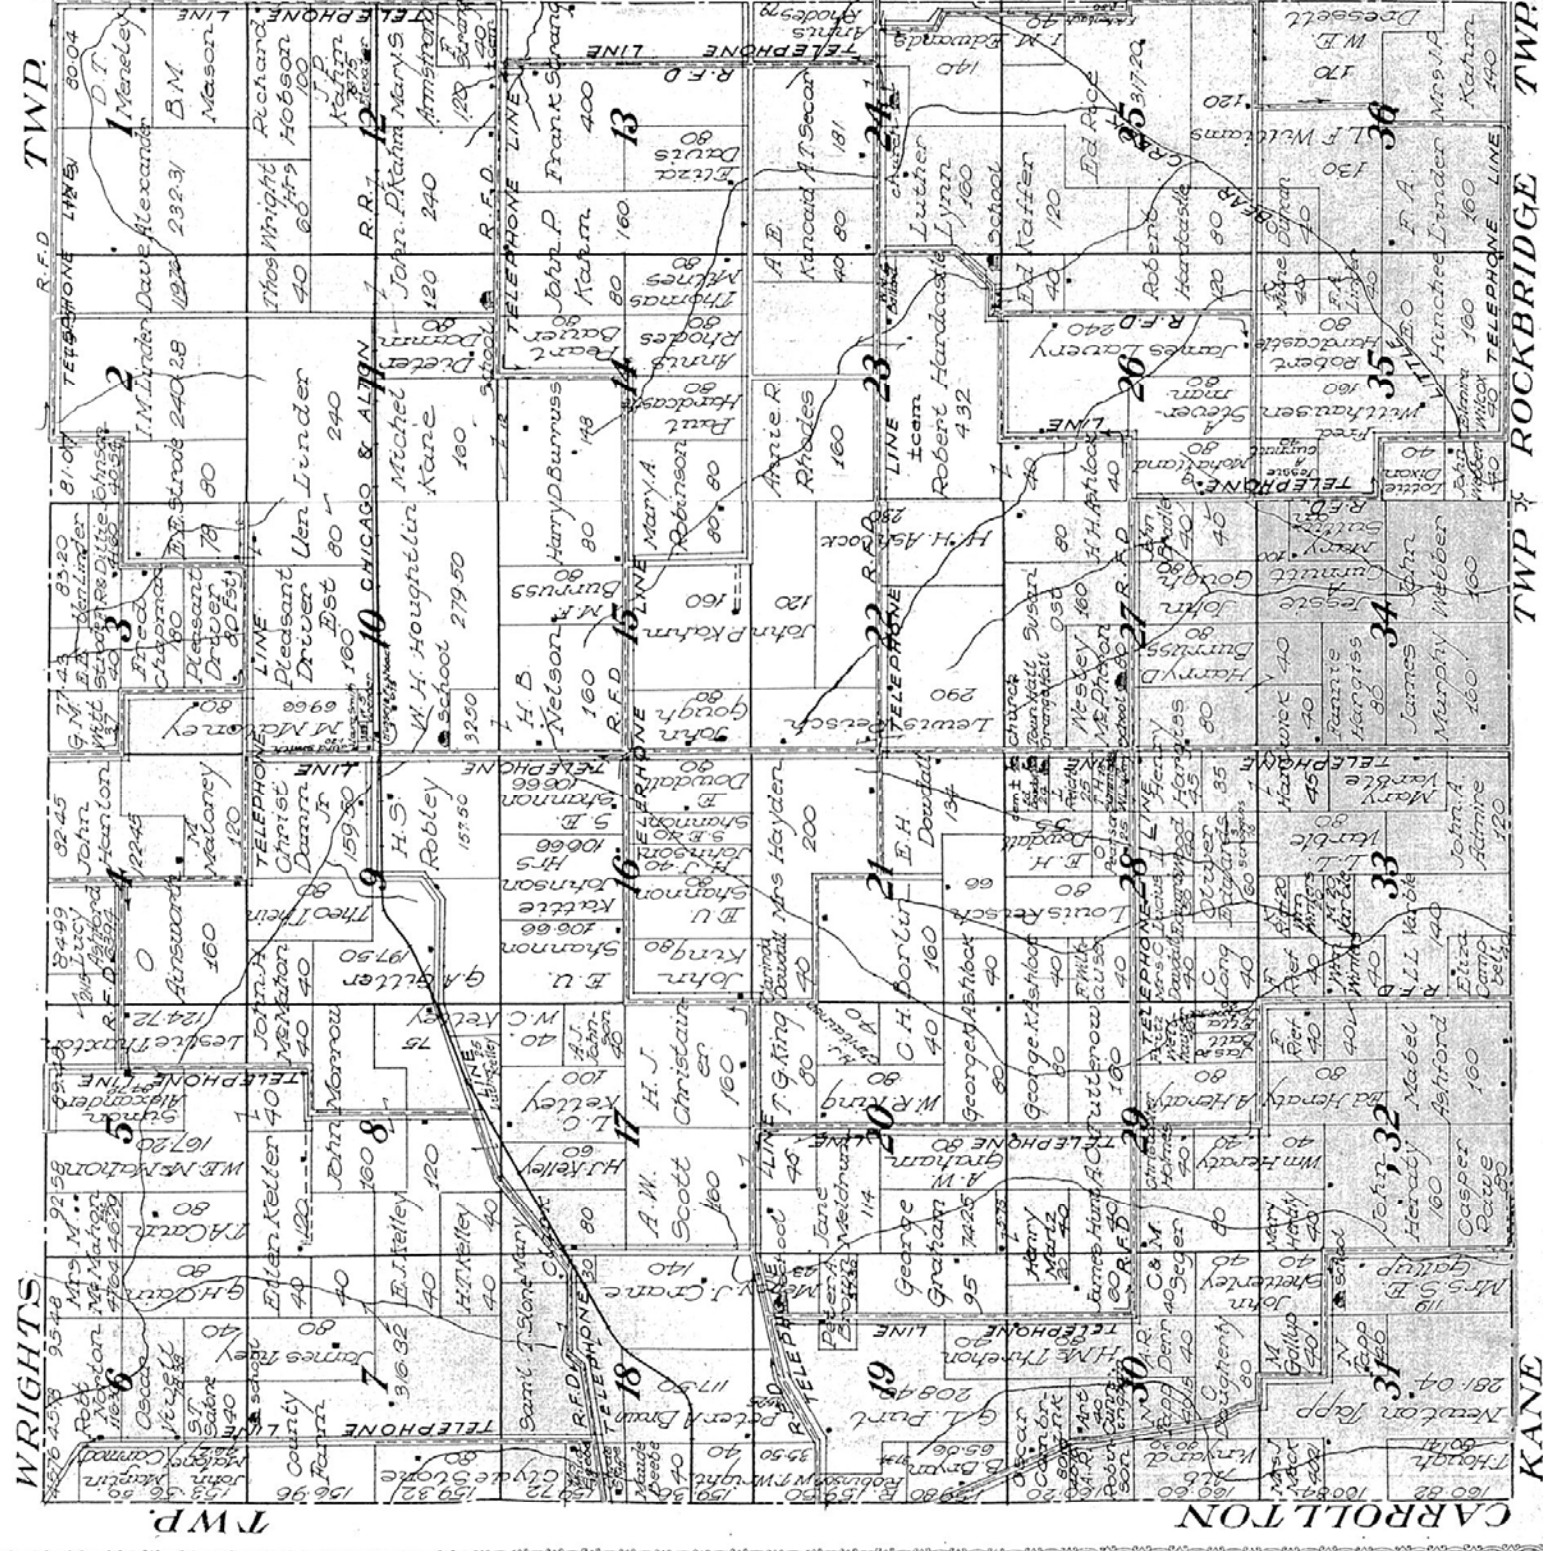

OTIS GIBBINS

Township 10 North, Range 11 West of the 3rd S. M.

TOWNSHIP

Scale 2 inches to 1 mile

WRIGHTS

TWP

TWP

KANE

TWP 3 ROCKBRIDGE

TWP

CARROLLTON

ROCKBRIDGE